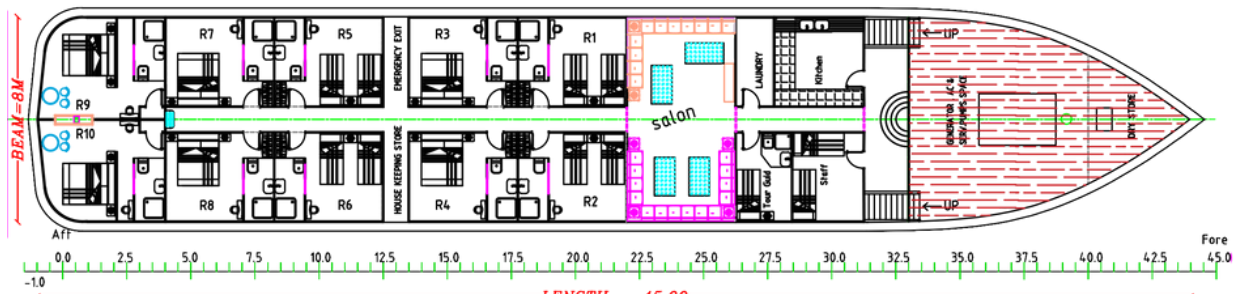

KARNAK DAHABIYA

Deck Plan

CABINS DISTRIBUTION PLAN

SUN DECK

MAIN DIMENSIONS:
 -LENGTH = 45.00 M
 -BREADTH = 8.00 M
 -DEPTH (MD) = 1.80 M

S/B KARNAK DAHABIYA					
Drawn By	CM	GENERAL ARRANGEMENTS			
Scale	1:500				
Drawn By	KCP				
Rev. By		Date	20/04/2022	Sheet	1/1