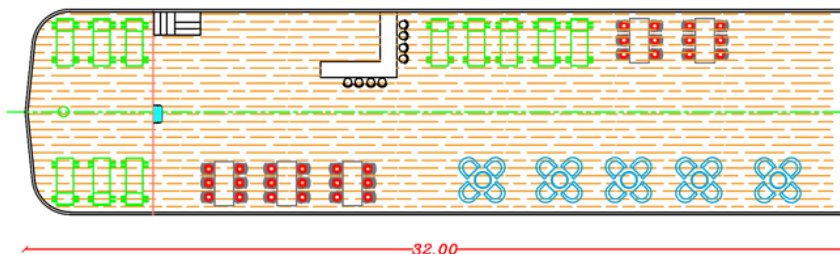

KARNAK DAHABIYA

Deck Plan

CABINS DISTRIBUTION PLAN

SUN DECK

MAIN DIMENSIONS:
 -LENGTH = 45.00 M
 -BREADTH = 8.00 M
 -DEPTH (MD) = 1.80 M

S/B KARNAK DAHABIYA					
Drawn By	CM	GENERAL ARRANGEMENTS			
Scale	1:500				
Drawn By	KCP				
Rev. By		Date	20/04/2022	Sheet	1/1