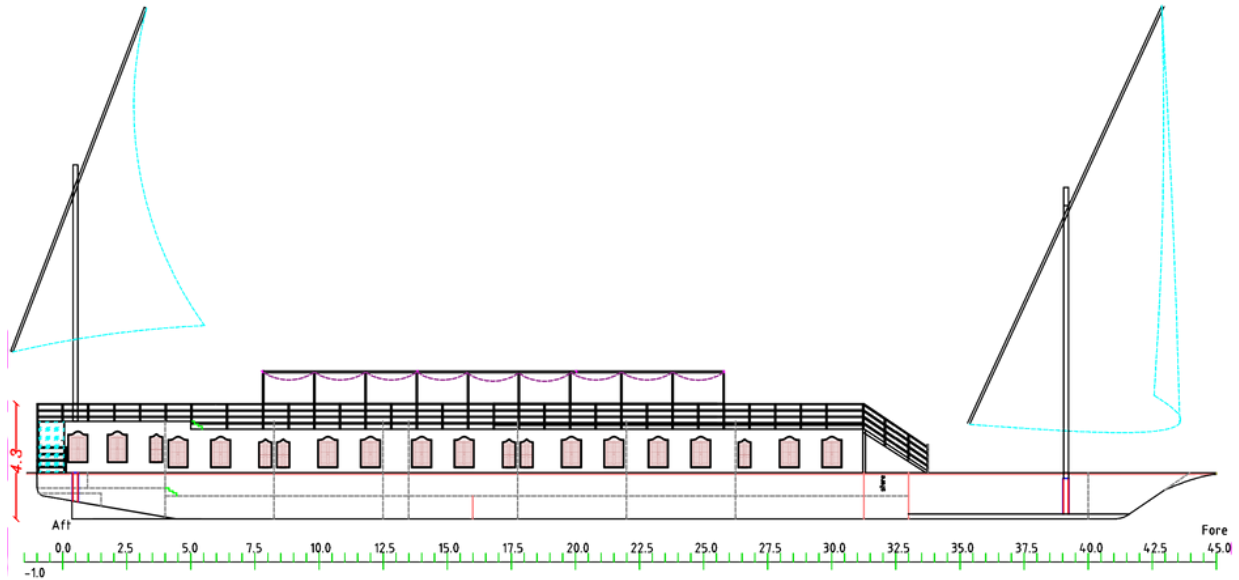

KARNAK DAHABIYA

Deck Plan

CABINS DISTRIBUTION PLAN

SUN DECK

MAIN DIMENSIONS:
 -LENGTH = 45.00 M
 -BREADTH = 8.00 M
 -DEPTH (MD) = 1.80 M

S/B KARNAK DAHABIYA					
Drawn By	CM	GENERAL ARRANGEMENTS			
Scale	1:500				
Drawn By	KCP				
Rev. By		Date	20/04/2022	Sheet	1/1